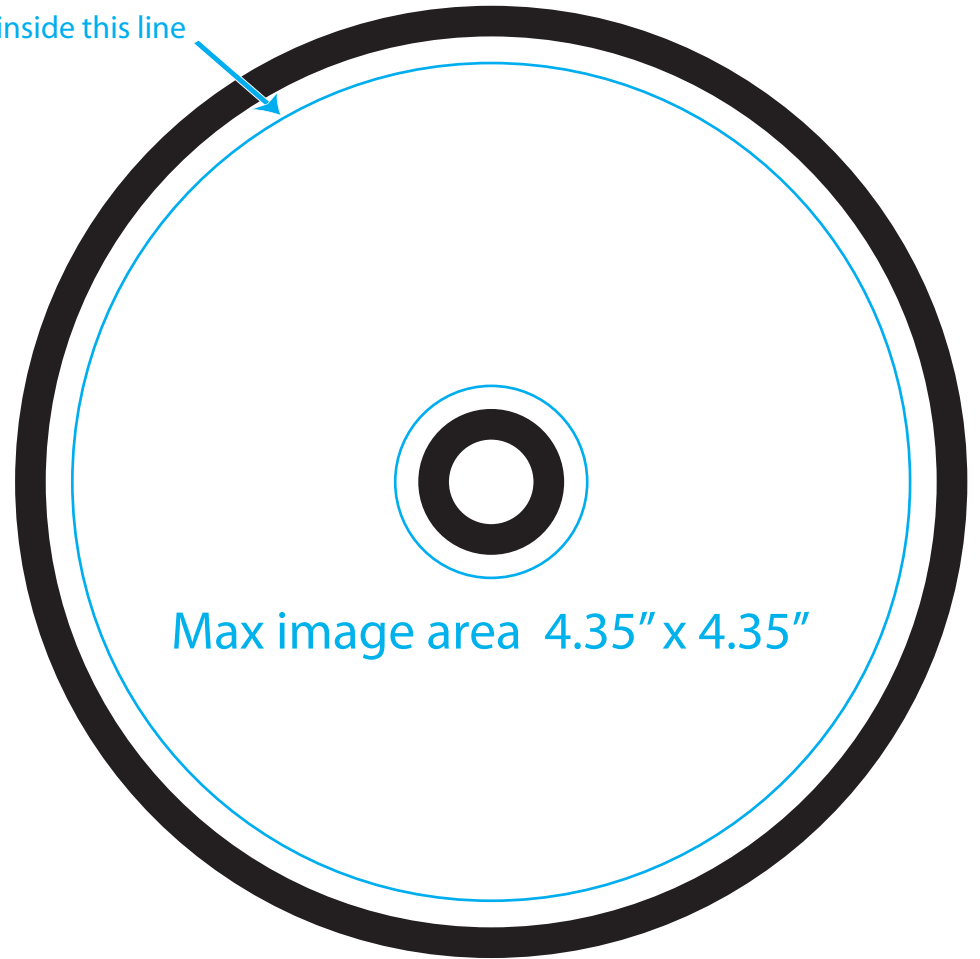

CD proof - black art is engraved white art is raised

Artwork must remain inside this line

Max image area 4.2" x 4.2"

To be used for RAISED artwork

Max image area 4.35" x 4.35"

To be used for ENGRAVED artwork